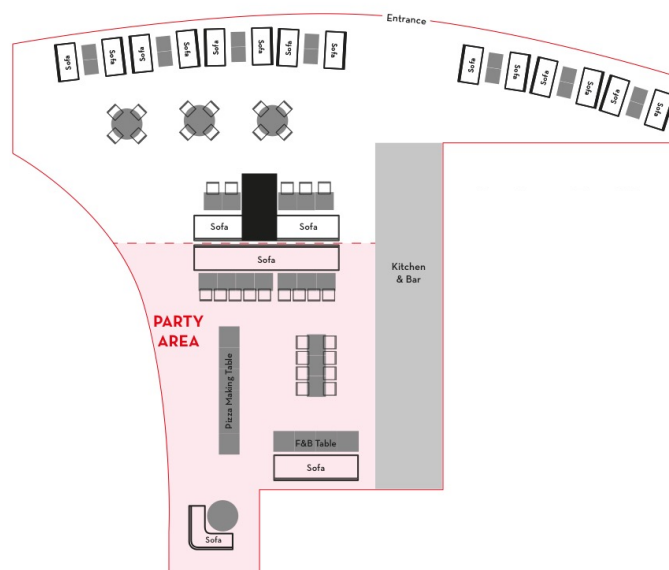

TSUEN WAN

Tsuen Wan Plaza

Shop 217-220, Level 2,
Tsuen Wan Plaza, 4-30 Tai Pa Street,
Tsuen Wan

15:30 to 17:30

Maximum Capacity:
Party Area: 45 (15 kids + 30 adults)
Entire Restaurant: 80
(30 kids + 50 adults)

Tsuen Wan Plaza

Party Area