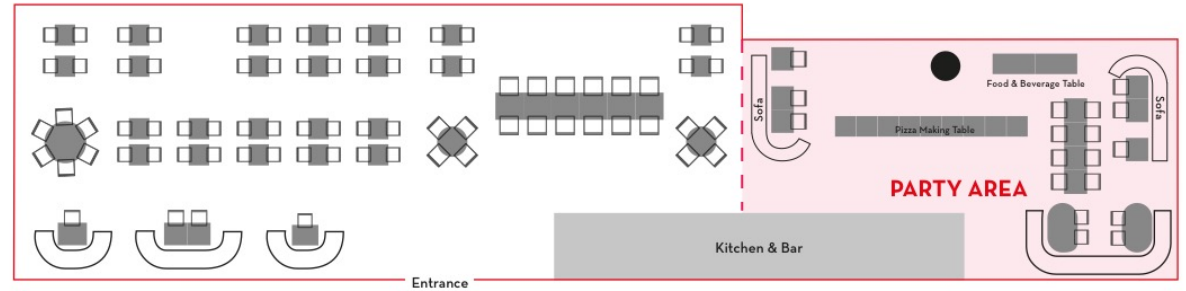

# MONGKOK MOKO

Shop 182, Level 1, MOKO,  
193 Prince Edward Road West,  
Mongkok

15:30 to 17:30

Maximum Capacity:  
Party Area B: 70 (30 kids + 40 adults)  
Party Area C: 45 (20 kids + 25 adults)

MOKO Mall