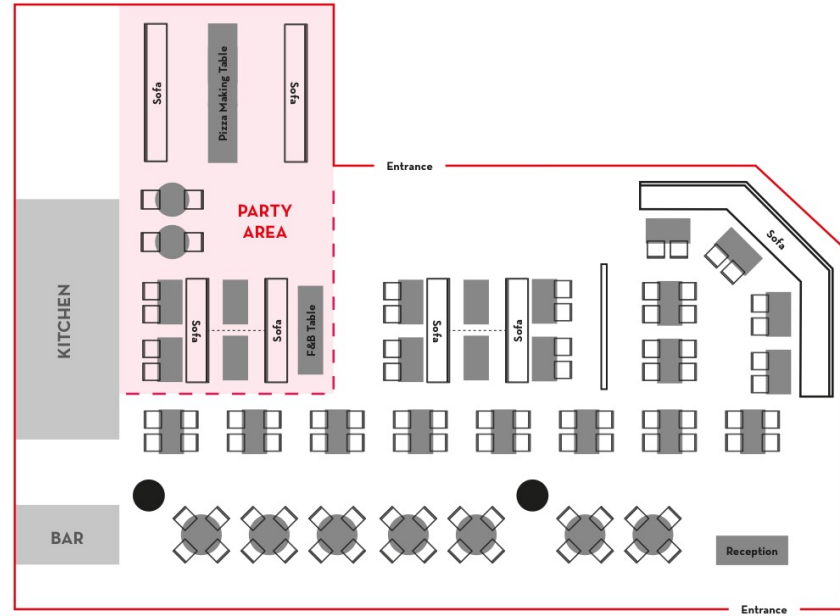

## Citygate

Unit G21, G/F, Citygate,  
20 Tat Tung Road, Tung Chung

15:30 to 17:30

Maximum Capacity:  
40 (20 kids + 20 adults)

Citygate

## One Island South

Shop G03, G/F, One Island South,  
2 Heung Yip Road, Wong Chuk Hang

15:30 to 17:30

Maximum Capacity:  
40 (20 kids + 20 adults)

One Island South