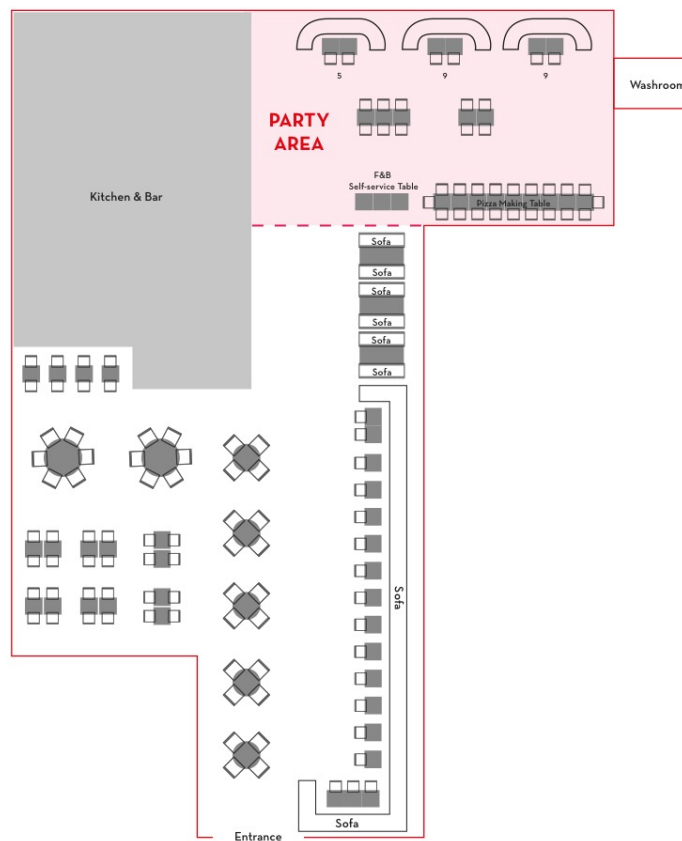

## Times Square

Shop 1203, Level 12, Times Square,  
1 Matheson Street, Causeway Bay

15:00 to 17:00

Maximum Capacity:  
45 (20 kids + 25 adults)

Times Square

## Wellington Street

 G/F, 97 Wellington Street, Central

 15:30 to 17:30

 Maximum Capacity:  
Party Area: 45 (20 kids + 25 adults)  
Private Floor: 80 (30 kids + 50 adults)

 Closest Parking:  
The Centre

### Party Area

## Discovery Bay Plaza

Shop G01B, G/F, Block A,  
92-96 Discovery Bay Road,  
DB Plaza, Discovery Bay

15:30 to 17:30

Maximum Capacity:  
40 (20 kids + 20 adults)