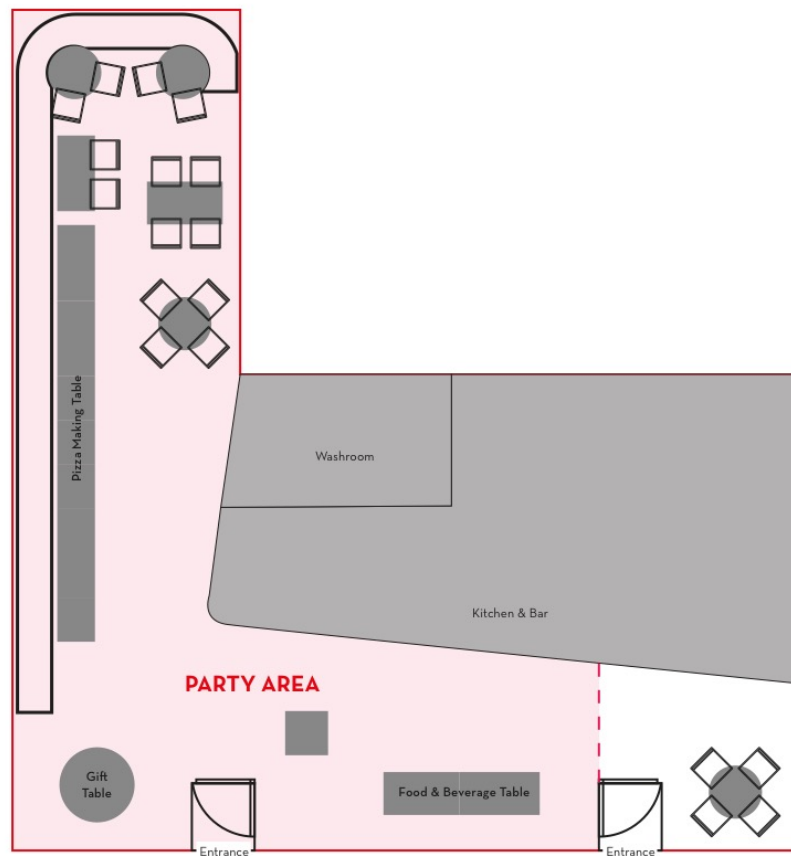

## Taikoo Shing

G517, Ko On Mansion,  
9 Tai Yue Avenue, Taikoo Shing

15:30 to 17:30

Maximum Capacity:  
40 (20 kids + 20 adults)

Closest Parking:  
Taikoo Place