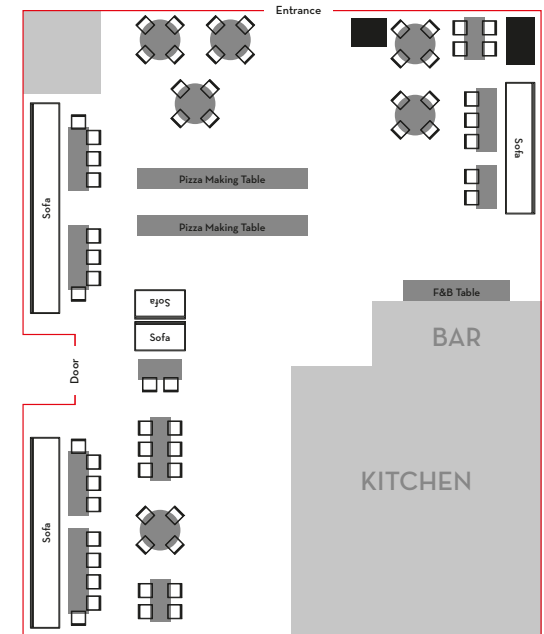

Entire Restaurant