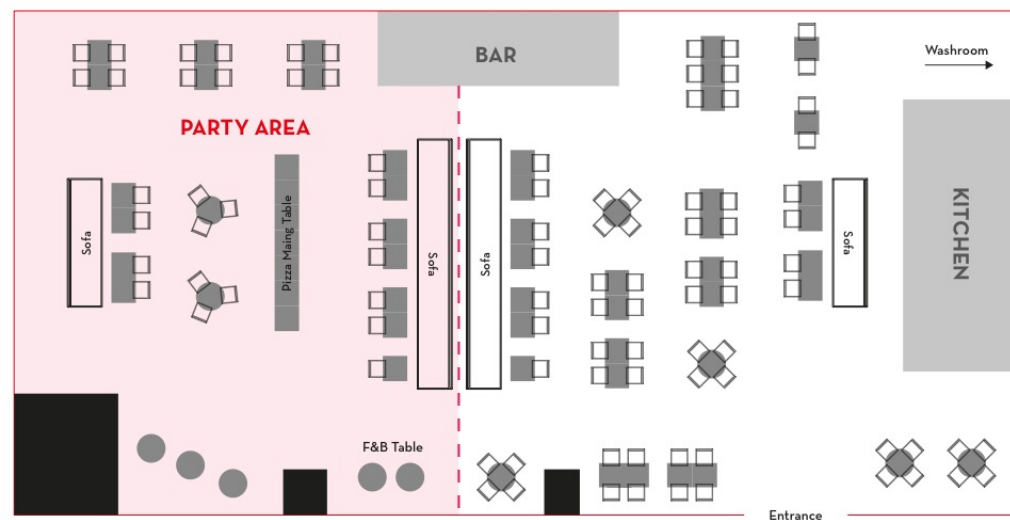

## Kornhill Plaza

Shop G2, G/F, Kornhill Plaza,  
1 Kornhill Road, Quarry Bay

15:00 to 17:00

Maximum Capacity:  
60 (20 kids + 40 adults)

Kornhill Plaza (South)

## Stanley Main Street

 90 Stanley Main Street, Stanley

 15:30 to 17:30

 Maximum Capacity:  
M/F: 25 (10 kids + 15 adults)  
1/F: 35 (15 kids + 20 adults)

**P** Closest Parking:  
Stanley Plaza

M/F

1/F