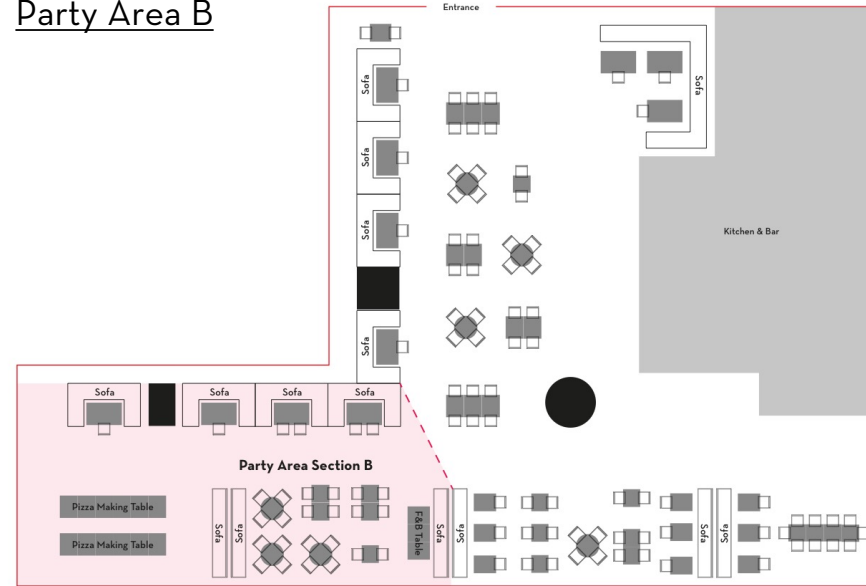

## Discovery Bay Plaza

Shop G01B, G/F, Block A,  
92-96 Discovery Bay Road,  
DB Plaza, Discovery Bay

15:30 to 17:30

Maximum Capacity:  
40 (20 kids + 20 adults)

# MONGKOK MOKO

Shop 182, Level 1, MOKO,  
193 Prince Edward Road West,  
Mongkok

15:30 to 17:30

Maximum Capacity:  
Party Area B: 70 (30 kids + 40 adults)  
Party Area C: 45 (20 kids + 25 adults)

MOKO Mall

## Party Area B