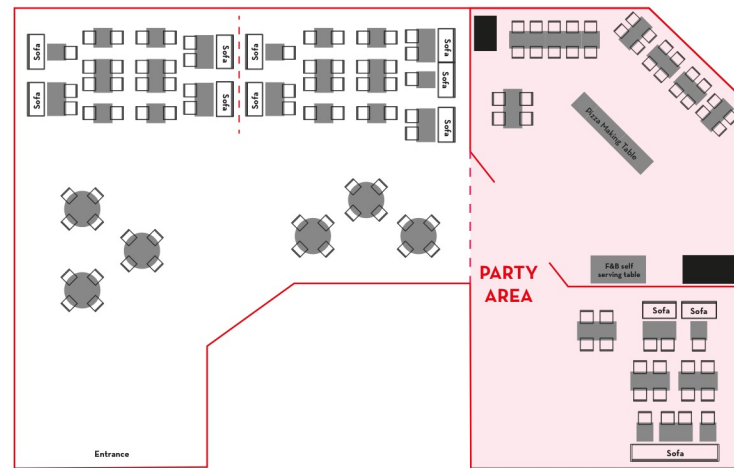

TSIM SHA TSUI

K11 Art Mall

Shop 107, Level 1, K11 Art Mall,
18 Hanoi Road, Tsim Sha Tsui

15:00 to 17:00

Maximum Capacity:
Private Room: 35 (15 kids + 20 adults)
Party Area: 55 (25 kids + 30 adults)

K11 Art Mall

Private Room

Party Area