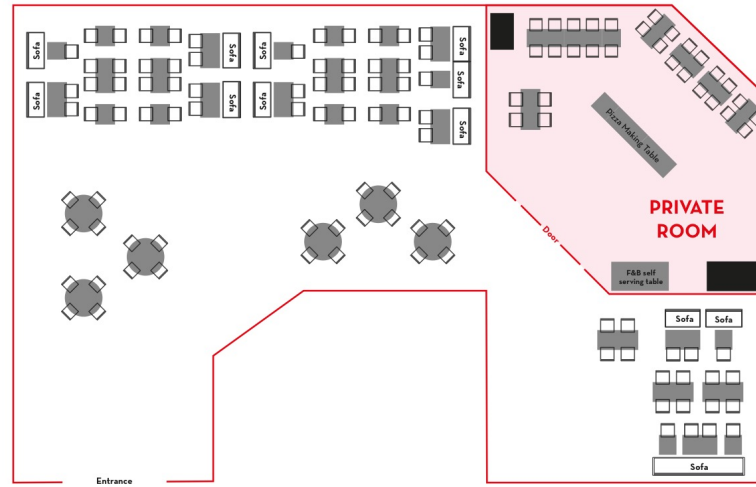

TSIM SHA TSUI

K11 Art Mall

Shop 107, Level 1, K11 Art Mall,
18 Hanoi Road, Tsim Sha Tsui

15:00 to 17:00

Maximum Capacity:
Private Room: 35 (15 kids + 20 adults)
Party Area: 55 (25 kids + 30 adults)

K11 Art Mall

Private Room