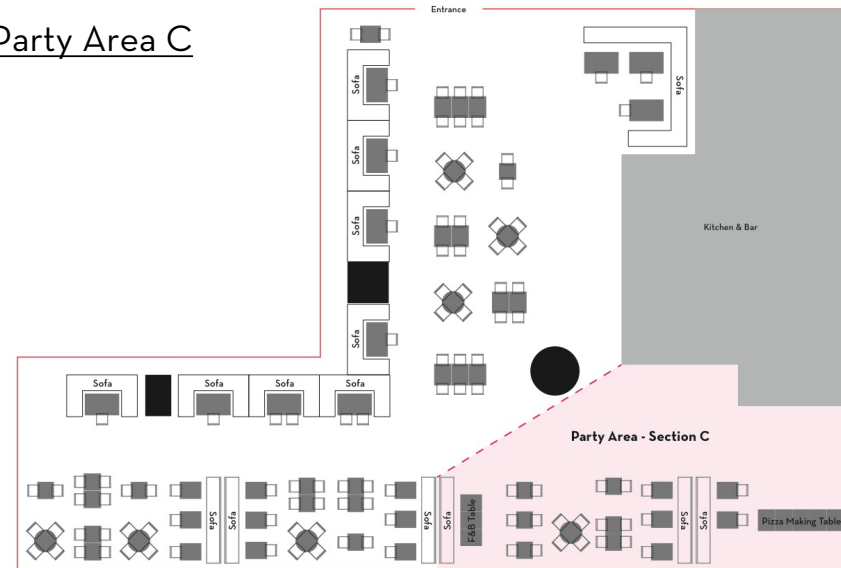

## Discovery Bay Plaza

Shop G01B, G/F, Block A,  
92-96 Discovery Bay Road,  
DB Plaza, Discovery Bay

15:30 to 17:30

Maximum Capacity:  
40 (20 kids + 20 adults)

# MONGKOK MOKO

Shop 182, Level 1, MOKO,  
193 Prince Edward Road West,  
Mongkok

15:30 to 17:30

Maximum Capacity:  
Party Area B: 70 (30 kids + 40 adults)  
Party Area C: 45 (20 kids + 25 adults)

MOKO Mall

## Party Area B

## Party Area C