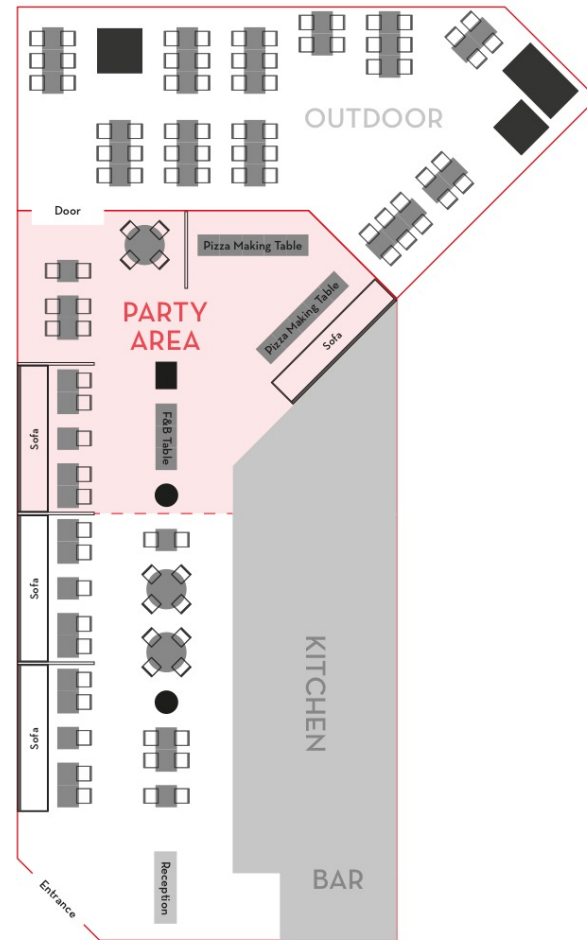

### Party Area

## Discovery Bay Plaza

Shop G01B, G/F, Block A,  
92-96 Discovery Bay Road,  
DB Plaza, Discovery Bay

15:30 to 17:30

Maximum Capacity:  
40 (20 kids + 20 adults)