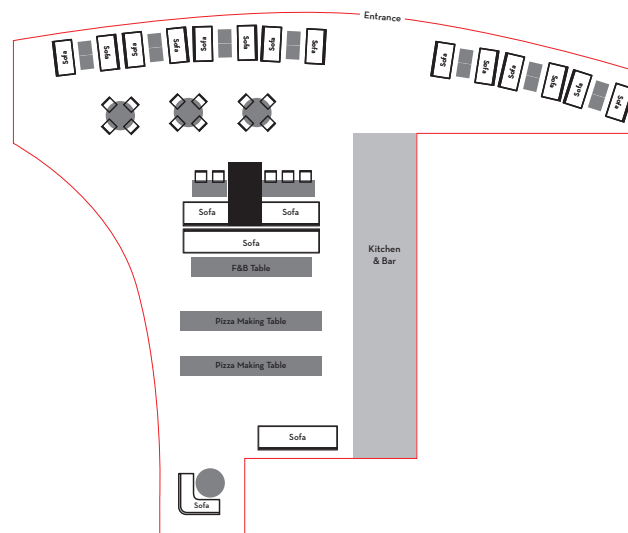

Entire Restaurant