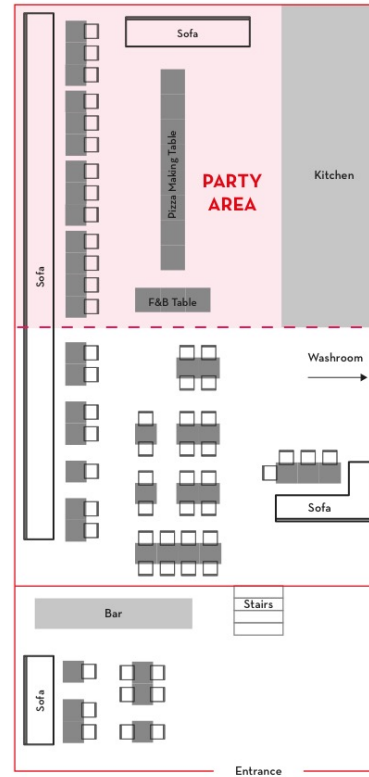

## Times Square

Shop 1203, Level 12, Times Square,  
1 Matheson Street, Causeway Bay

15:00 to 17:00

Maximum Capacity:  
45 (20 kids + 25 adults)

Times Square

## Wellington Street

 G/F, 97 Wellington Street, Central

 15:30 to 17:30

 Maximum Capacity:  
Party Area: 45 (20 kids + 25 adults)  
Private Floor: 80 (30 kids + 50 adults)

 Closest Parking:  
The Centre

### Party Area

## Discovery Bay Plaza

Shop G01B, G/F, Block A,  
92-96 Discovery Bay Road,  
DB Plaza, Discovery Bay

15:30 to 17:30

Maximum Capacity:  
40 (20 kids + 20 adults)