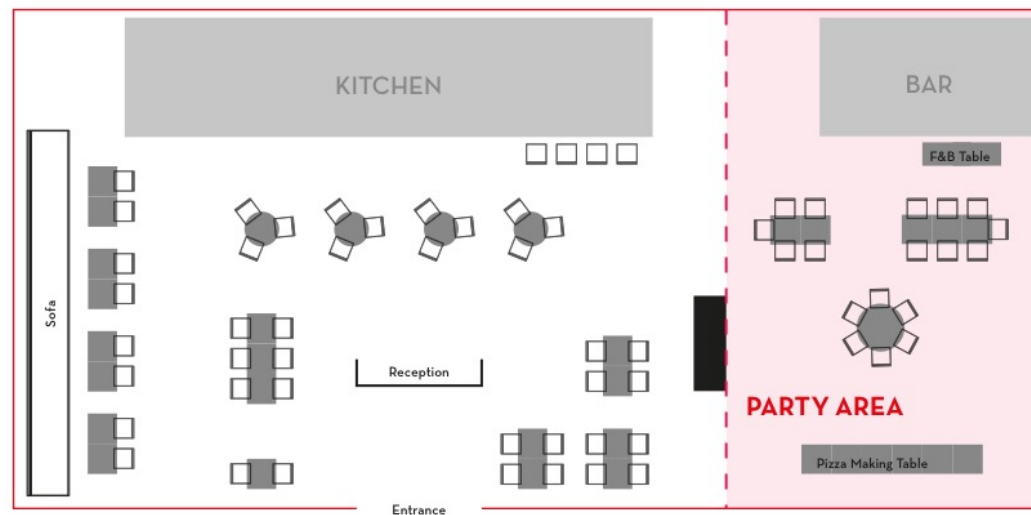

## One Island South

Shop G03, G/F, One Island South,  
2 Heung Yip Road, Wong Chuk Hang

15:30 to 17:30

Maximum Capacity:  
40 (20 kids + 20 adults)

One Island South

# YUEN LONG YOHO

Shop 1076, Level 1, YOHO,  
9 Yuen Lung Street, Yuen Long

15:30 to 17:30

Maximum Capacity:  
45 (20 kids + 25 adults)

YOHO