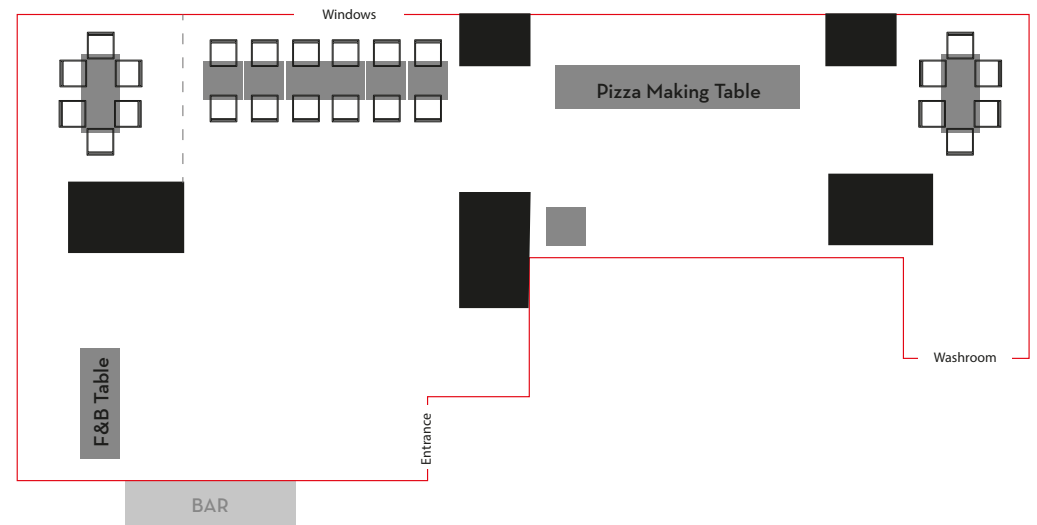

## Stanley Main Street

 90 Stanley Main Street, Stanley

 15:30 to 17:30

 Maximum Capacity:  
M/F: 25 (10 kids + 15 adults)  
1/F: 35 (15 kids + 20 adults)

**P** Closest Parking:  
Stanley Plaza

M/F

1/F

## Taikoo Shing

G517, Ko On Mansion,  
9 Tai Yue Avenue, Taikoo Shing

15:30 to 17:30

Maximum Capacity:  
40 (20 kids + 20 adults)

Closest Parking:  
Taikoo Place