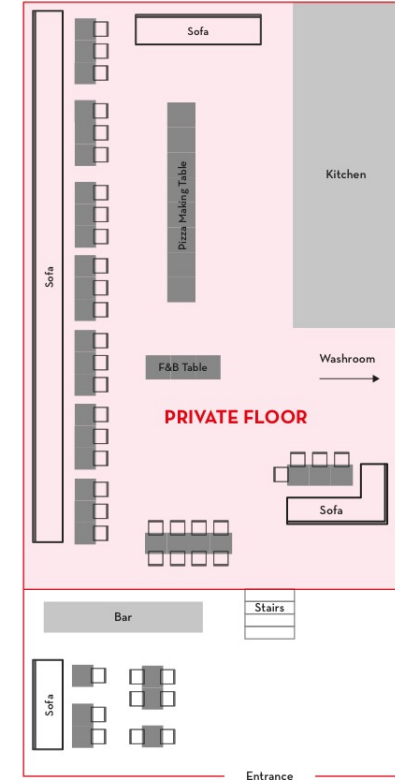

Private Floor