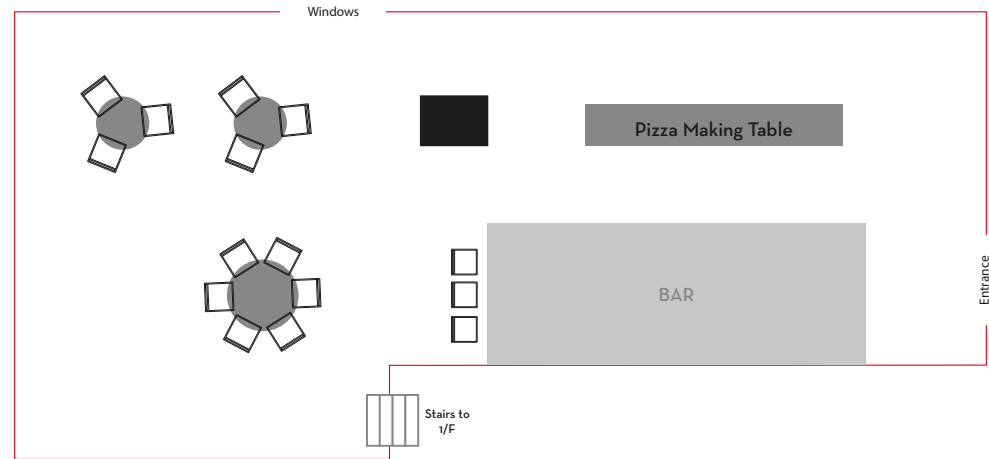

## Stanley Main Street

 90 Stanley Main Street, Stanley

 15:30 to 17:30

 Maximum Capacity:  
M/F: 25 (10 kids + 15 adults)  
1/F: 35 (15 kids + 20 adults)

**P** Closest Parking:  
Stanley Plaza

M/F

1/F