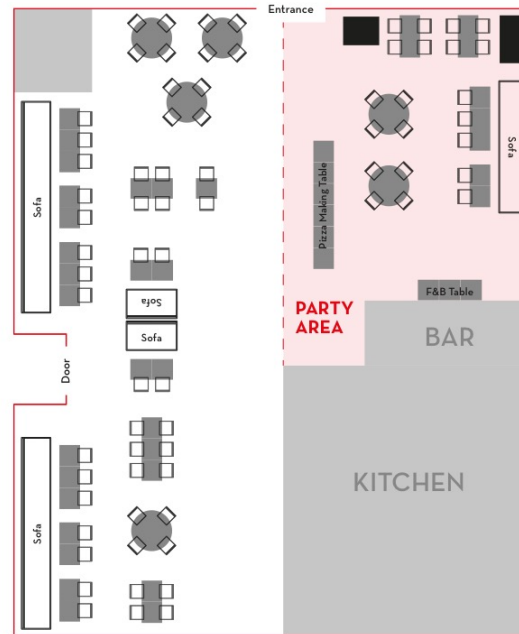

## Empire Centre

Shop G31-33, 40-51, Empire Centre,  
69 Mody Road, Tsim Sha Tsui

15:30 to 17:30

Maximum Capacity:  
Party Area: 45 (15 kids + 30 adults)  
Entire Restaurant: 100  
(40 kids + 60 adults)

Empire Centre

### Party Area