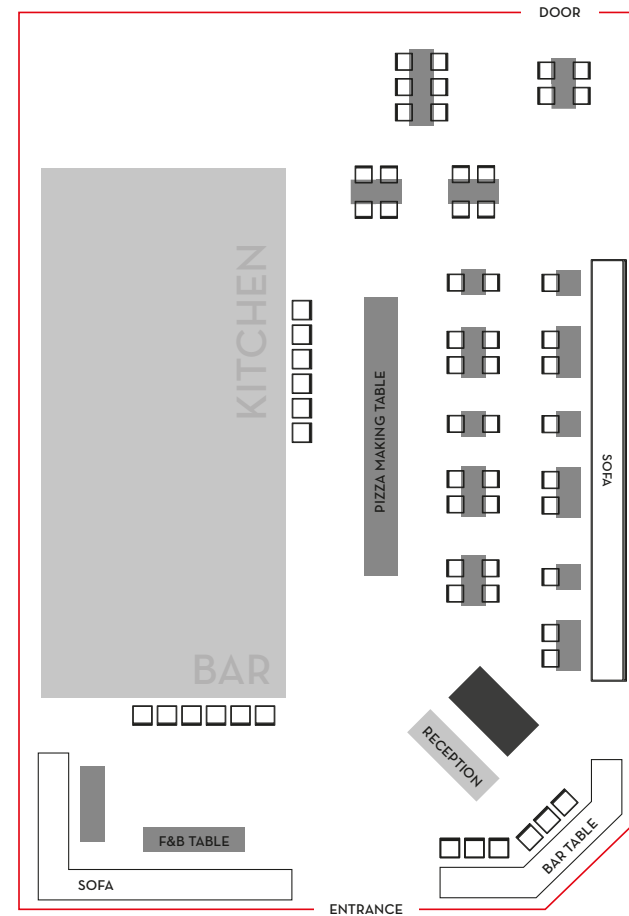

## Mira Place

Shop 213, Level 2, Mira Place One,  
132 Nathan Road, Tsim Sha Tsui

15:30 to 17:30

Maximum Capacity:  
95 (25 kids + 70 adults)

Mira Place