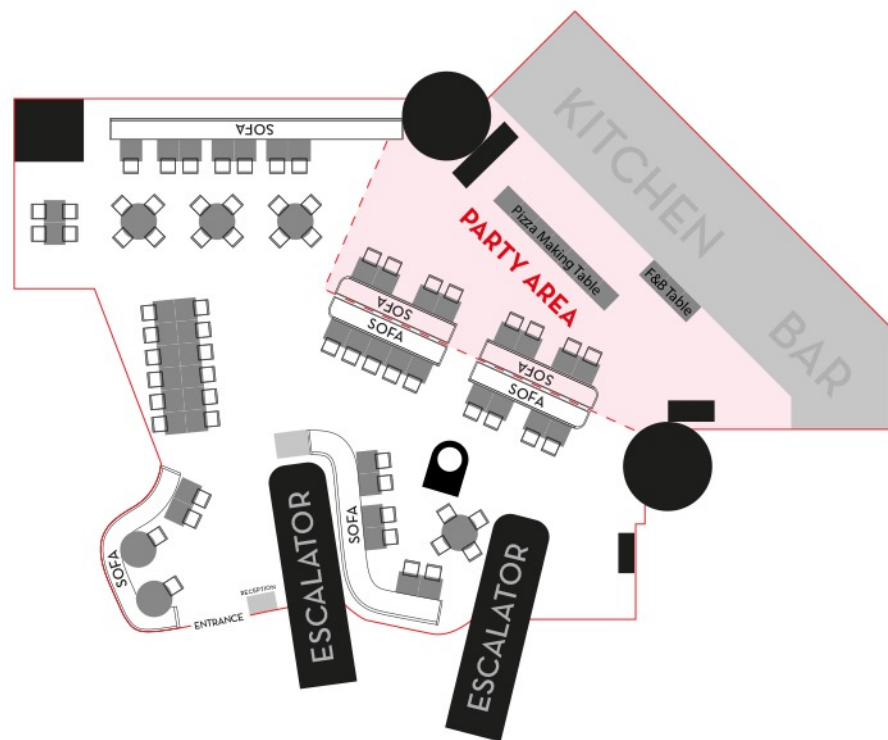

## Park Central

Shop B03A & B03B, B1/F,  
Park Central, 9 Tong Tak Street,  
Tseung Kwan O

15:00 to 17:00

Maximum Capacity:  
35 (15 kids + 20 adults)

Park Central