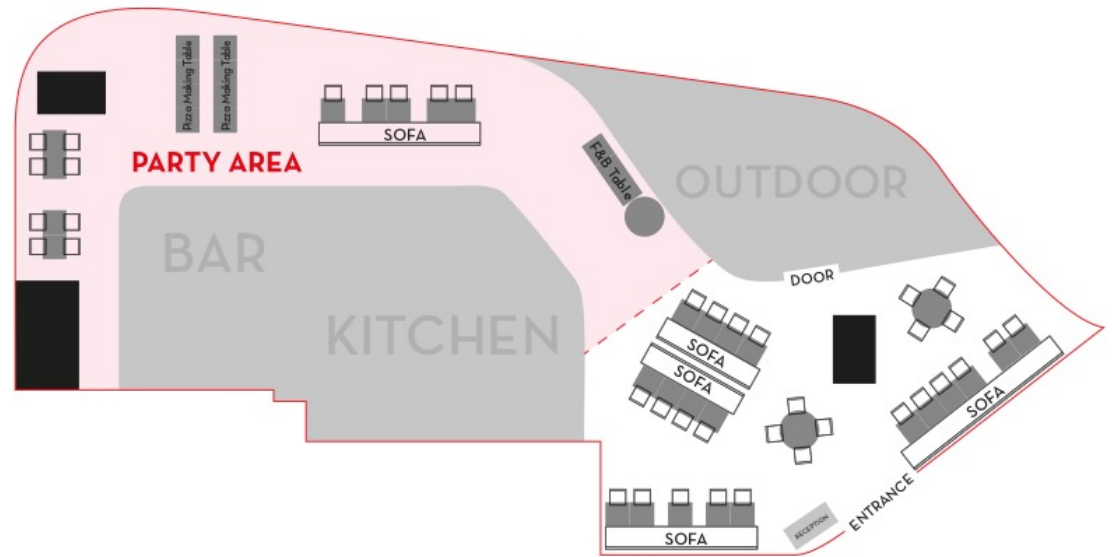

## Maritime Square

Shop 325, Level 3, Maritime Square 2,  
31 Tsing King Road, Tsing Yi

15:30 to 17:30

Maximum Capacity:  
40 (20 kids + 20 adults)

Maritime Square